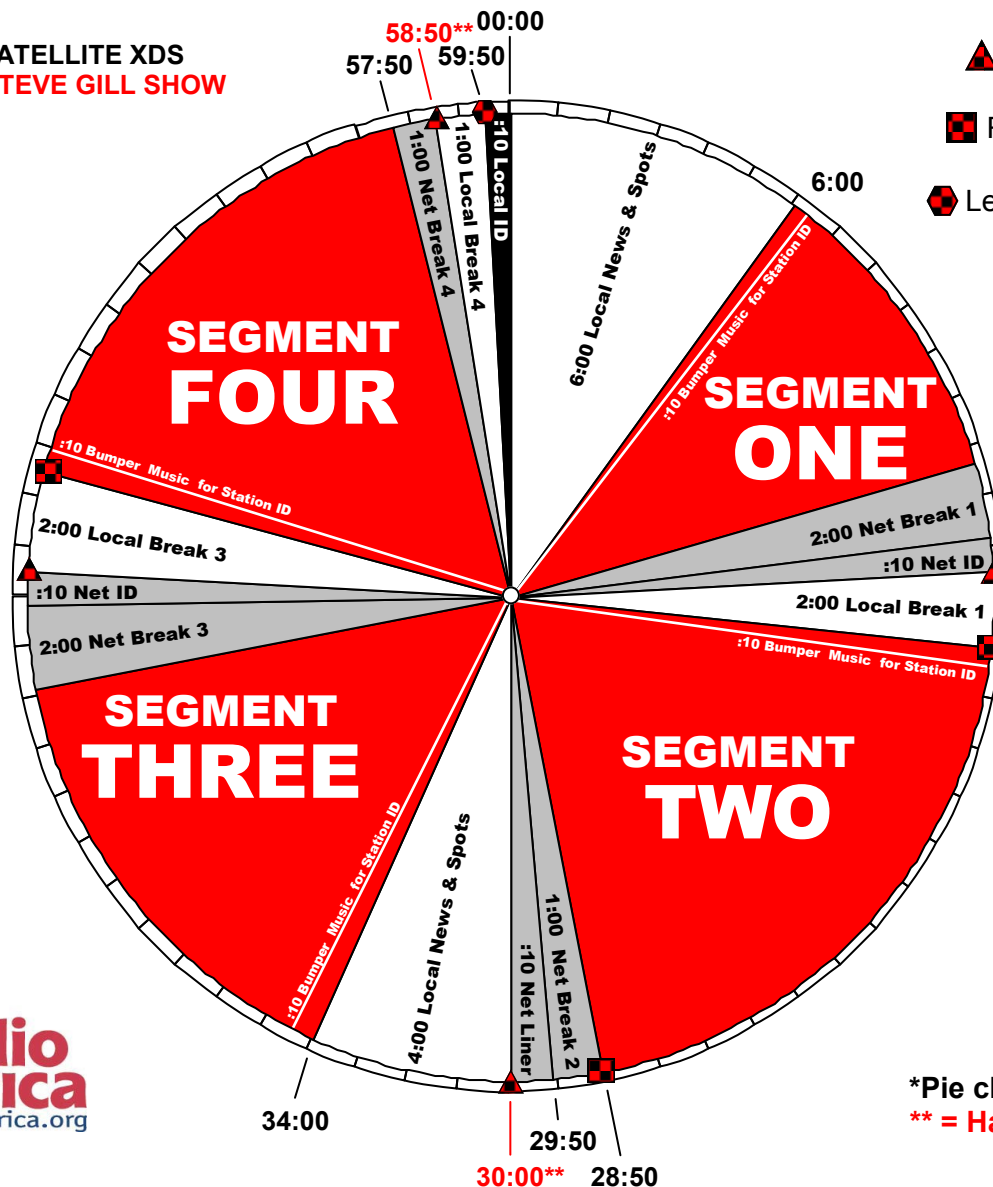

\*Pie chart not to scale.  
 \*\* = Hard Break Times.

**Local Minutes: 16:20 / Network Commercial Minutes: 6:30**

**SYNDICATION INFORMATION:**

Contact: Steve Gill  
 Phone: (615) 243-0976  
 Email: steve@gillreport.com

**FEED INFORMATION:**

Live: M-F 6A - 9A (EASTERN)

**EMERGENCY CONTACT:**

Live Broadcast: Citadel TOC at (212) 456-5204  
 Best-Of Broadcast: Andrew Pittsenbarger at (615) 812-4920  
 Live Studio Hotline: (615) 744-4700 / 4701  
 Live Listener Call-In Line: 1-800-688-9522